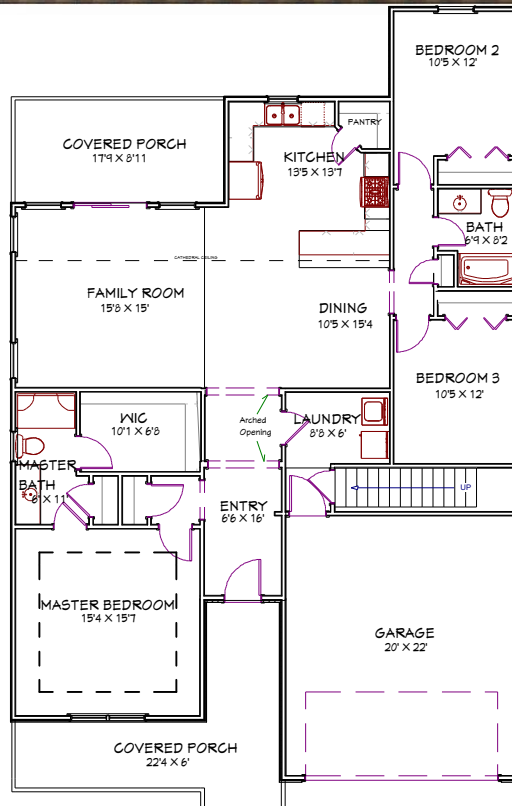

LIFEHOUSE HOMES, LLC

Presents
The Masters Collection
Featuring
The Juniper

1662 sf Ranch style Cottage Home home featuring 3 bedrooms, 2 bathrooms, large front & back porch, extra large open concept living area, and includes complete landscaping package!
House Package Starting at \$301,900! Check out The Masters Collection Standard Specs Sheet to see everything that's included!!!

Revised 11/26/2019
All dimensions are approximate
Layouts / pictures may show options not included in base price
Pricing & specs subject to change

JUNIPER MAIN LEVEL FLOOR PLAN 1662 SF

WWW.LIFEHOUSEHOMES.COM